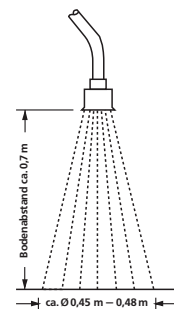

GEKA® plus watering and shower heads

large-volume,
soft
water spray

GEKA® plus watering heads for „soft rain“, „vario“ and „TF“

Material: Light metal; threaded insert: Brass

Sealing: Flat seal ring

For catalogue no.: 5594KMSB, 5596KMSB, 5599KMSB, 55120KMSB, 5460KMSB,
5480KMSB, 5470SB, 530KSB, 5594PSB, 5596PSB, 5599PSB,
55120PSB, 5460PSB, 5480PSB

Female thread mm	24,66	24,66
Female thread	G 3/4"	G 3/4"
Screen holes Ø mm	0,7	1,0
Plate Ø mm	51	51
PU units	10	10
Covering box units	800	800
Catalogue no.	399LMSB	6397SB
EDV no.	50.6399.9	50.6397.9

6

EDV no.	Screen holes Ø mm
50.6397.9	1.0
50.7397.9	1.0